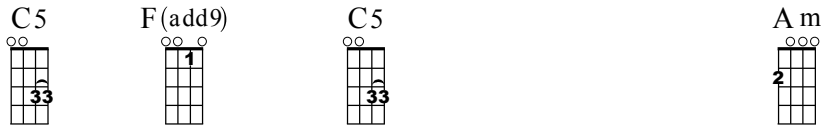

BLOOD ON THE SADDLE

Strum Pattern
 Bass DU D or
 Root DU D

There was blood on the sad - dle, And blood
 Oh, the cow - boy lay co - vered, In his blood
 Come and pi - ty they cow - boy, All blood -

all a - round, And a great big
 and his gore, And he won't go
 y and dead, For that bron - - - co fell