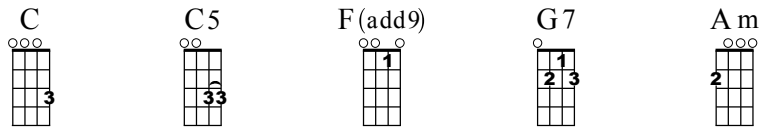

BLOOD ON THE SADDLE

Strum Pattern
 Bass DU D or
 Root DU D

There was blood on the sad - dle, And blood
 Oh, the cow - boy lay co - vered, In his blood
 Come and pi - ty they cow - boy, All blood -

all a - round, And a great big
 and his gore, And he won't go
 y and dead, For that bron - - - co fell

pud - dle _____ of blood on the ground.
 ri - din' _____ no bron - cos no more.
 on him, _____ and mashed in his head.